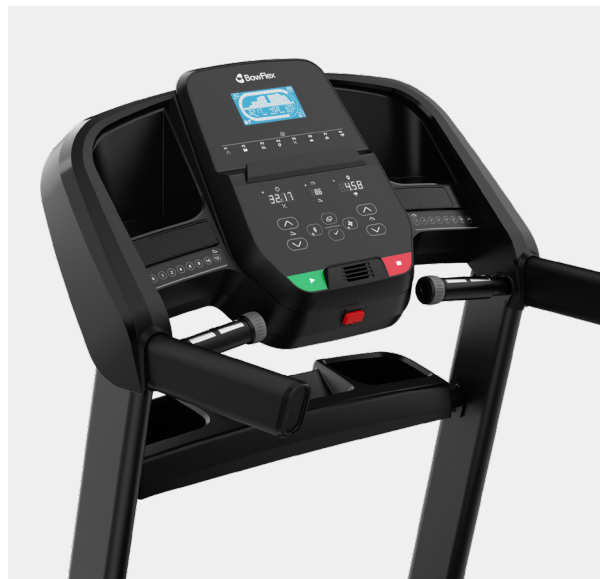

| T8.5J Treadmill

Get a rock-solid training partner that's easy to set up and go.

Fitness app flexibility

Train with your choice in popular fitness apps including JRNY®, Peloton® and Zwift®, from your phone or tablet.¹

Runner-friendly console

Get everything you need in reach with Bluetooth® speakers, USB charging, a shelf for your phone or tablet, and large LED/LCD windows to stay up-to-speed on your workout metrics.

Speed and incline dial controls

Roll the right-hand dial to adjust speed, and the left-hand dial to change the incline.

Easy to assemble and stow

Get up and running in 30 minutes or less with a sturdy, easy-to-assemble frame. The SoftDrop™ folding system makes it easy to stow the treadmill away when not in use.

Additional Features

- Speeds up to 20 km/h / 12 mph
- Up to 12% motorized incline
- Supportive 3-zone cushioning
- 152 x 50 cm / 60 " x 20 " running area (L x H)
- Bluetooth®-enabled speakers
- Water bottle holders
- Heart rate contact grips
- Bluetooth® heart rate enabled (strap not included)
- 8 built-in workout programs
- Built-in fan with 3 speeds