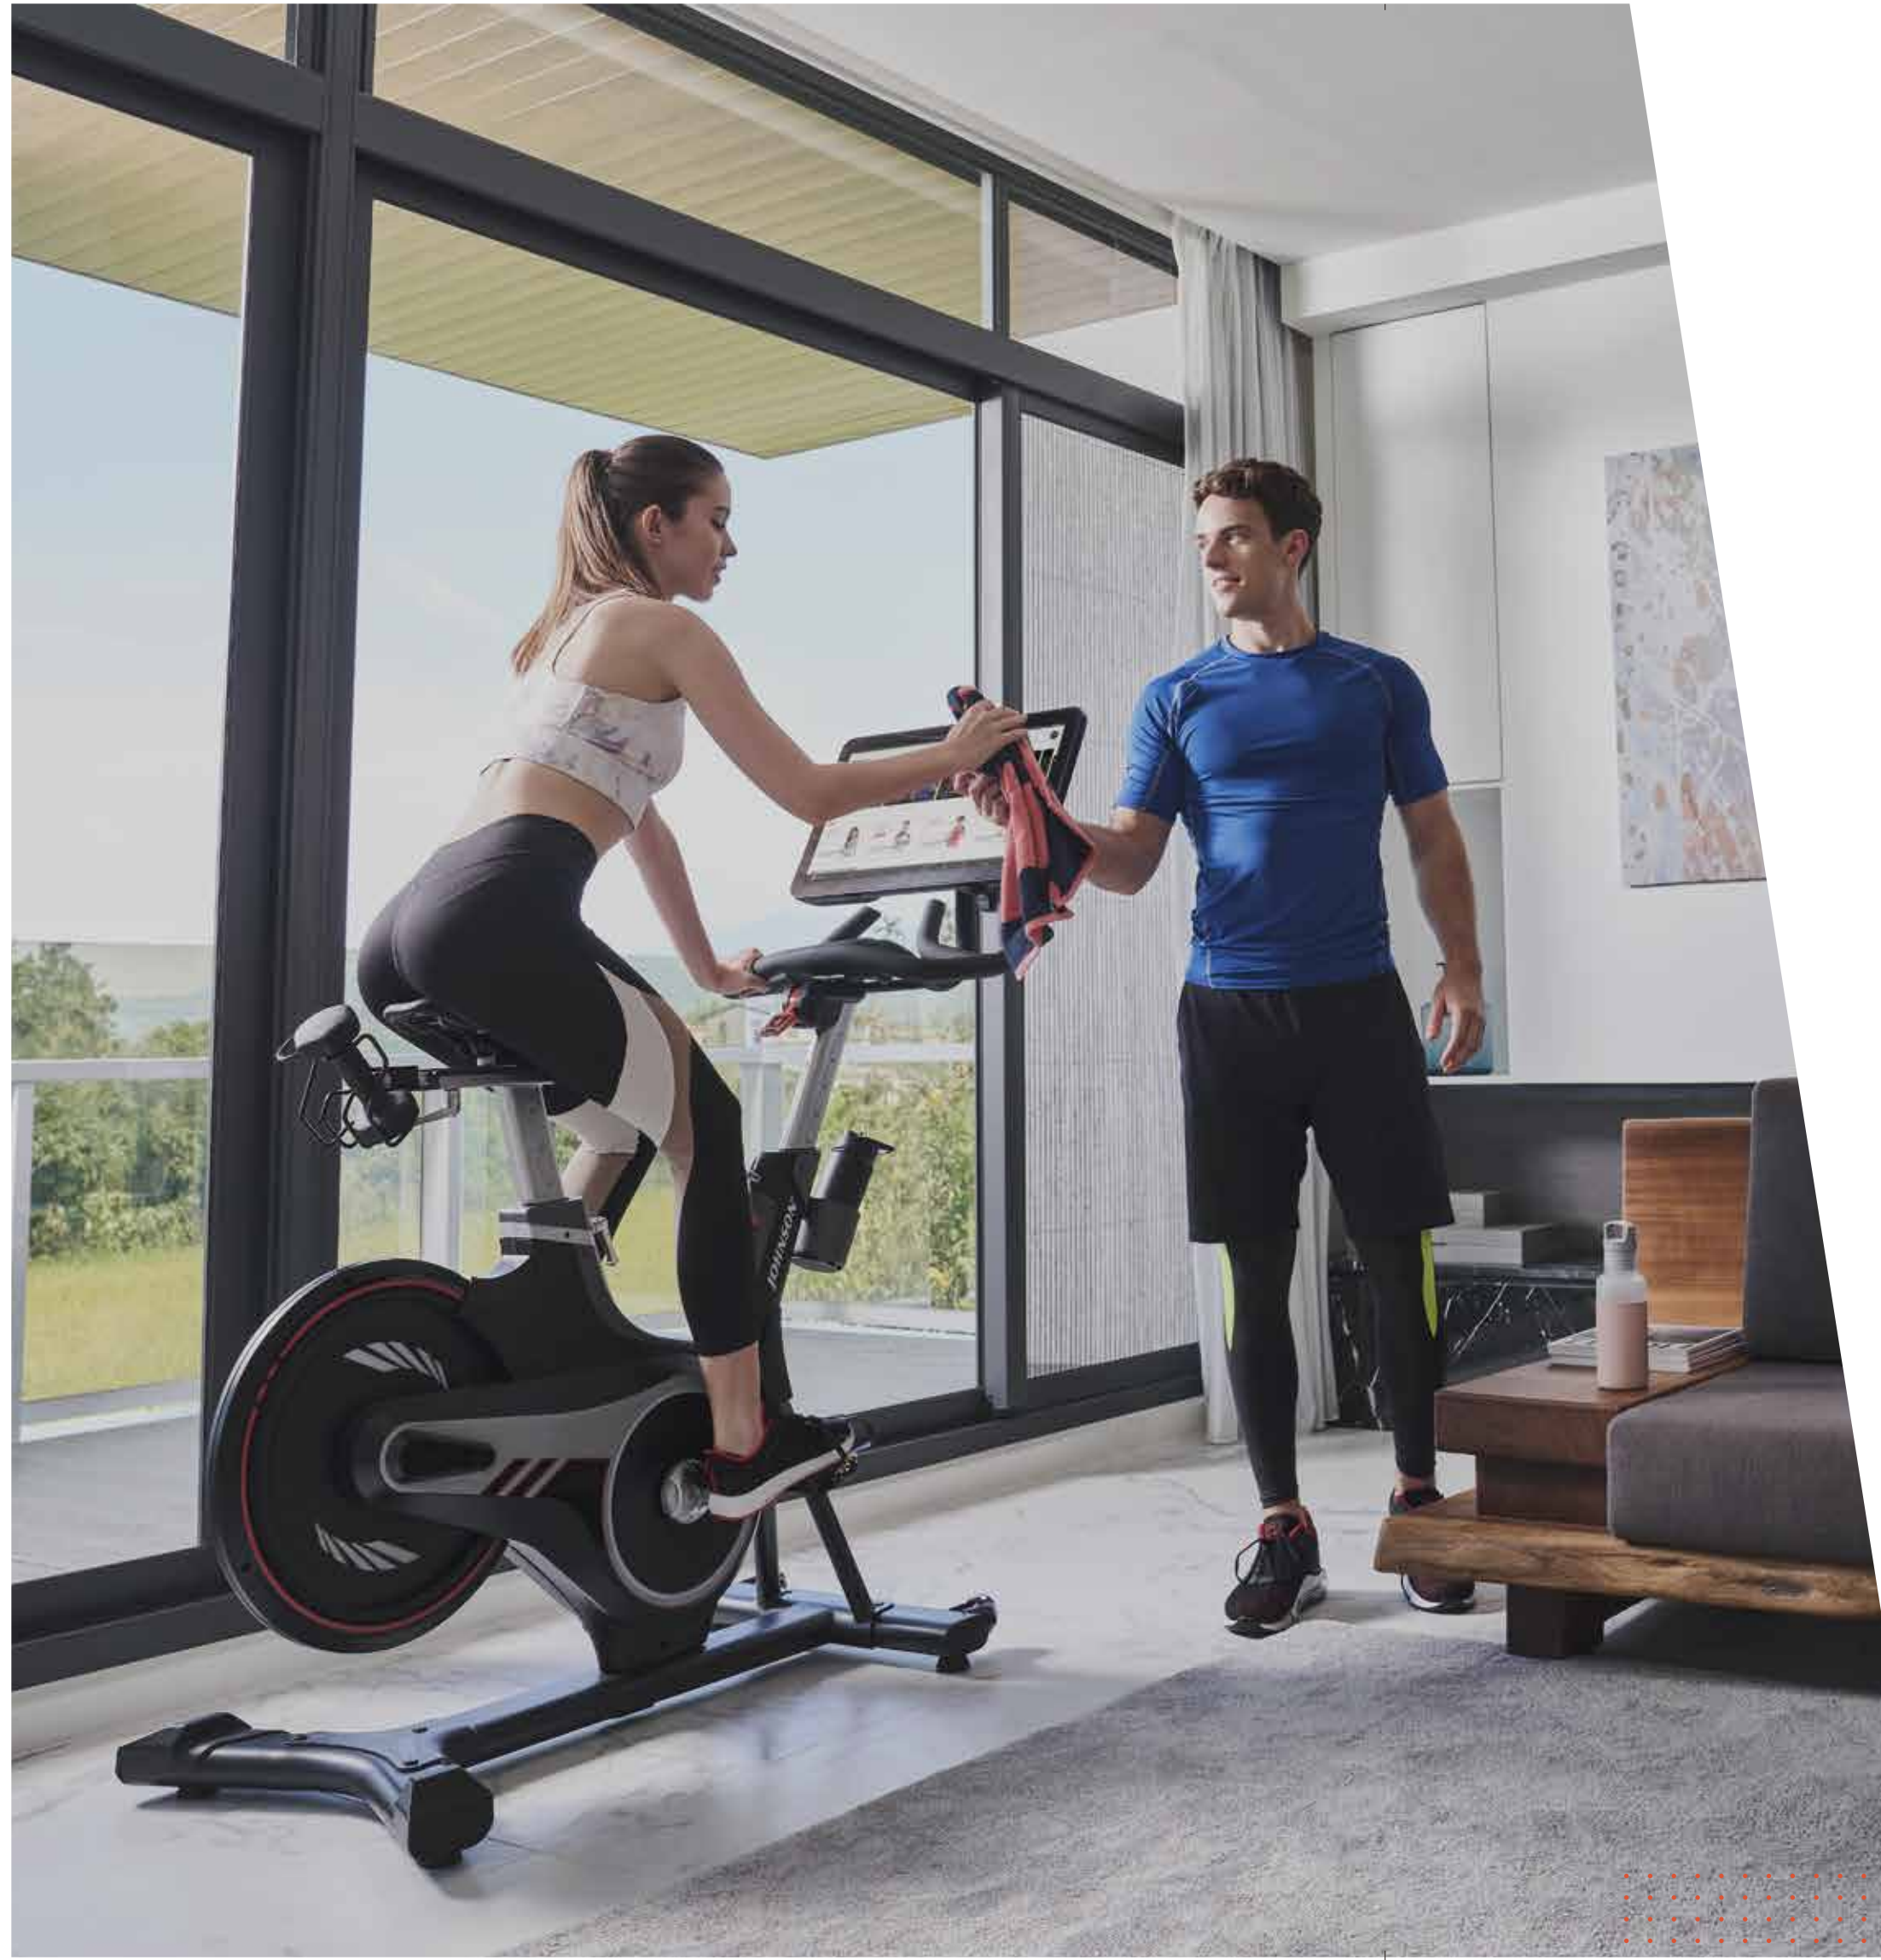

**When Flywheel meets Technology
at its finest touch
JOHNSON @CYCLE comes to mind!**

CONSOLE

- Interactive 21.5 inch Touchscreen Console
- 180 degree reversible console for on-floor exercise

WORKOUT CLASS

- Exclusive fitness channels as your personal training tools.
- Step by Step instruction suitable for beginners to expert level.
- Regular updates for On-Demand workout class update.
- Daily update Live Class for the latest workout trend.