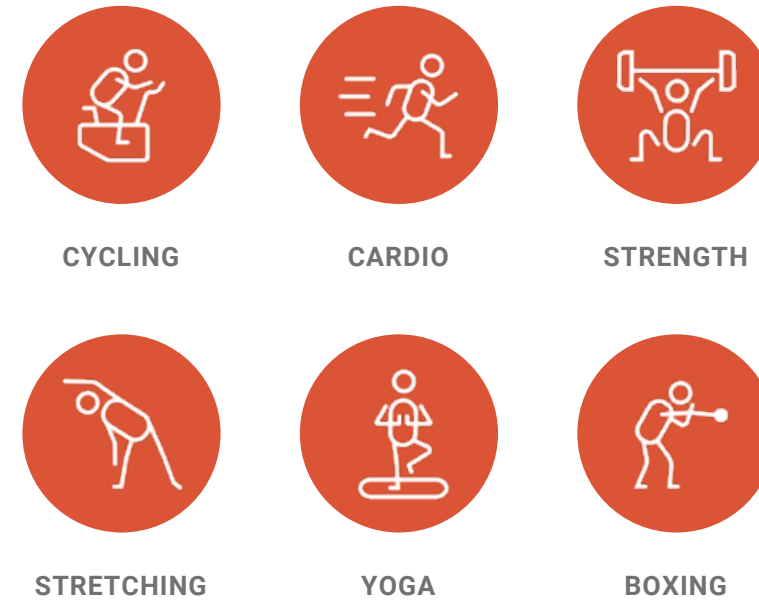

Indoor Cycle

Handlebar Adjustment	Vertical
Pedal	Dual-sided SPD & toe cage
Saddle Adjustments	Vertical & Horizontal
Resistance System	Magnetic
Overall dimensions	(LxWxH)140 x 56.5 x 127 cm/ 55" x 22" x 50"
Product Weight	57kg/ 126 lbs.
Uses Weight Capacity	136kg/ 300 lbs.
Power Adapter	Output 12V DC, 5A / Input 100-240 V AC, 50/60HZ
Extras	Transport Wheels, Water Bottle Holder

Console

Display	21.5 inch Touchscreen Console
Wi-Fi	802.11 a/b/g/n/ac (Dual Band)
Bluetooth	BT 5.0; Headphones, Heart Rate
Extras	180° Degree Reversible Console for on-floor exercise.

EXERCISE CLASSES

AWARDS