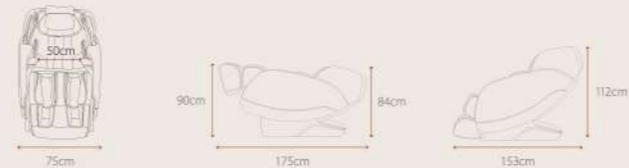

Space Grey

PRODUCT SPECIFICATIONS

Product Name	J Relax Massage Chair	Rated Voltage	220V-240V (60Hz)
Product Model	A383	Rated Time	20 mins
Product Weight	92kg	Product Colour	Space Grey
Product Dimensions	153L x 75W x 112H cm		

Personalize 3 different width tailored to accommodate different body sizes for a more comfortable massage.

Ergonomically designed seat with a 130cm long S+L massage track combined with various massage techniques while ensuring the massage rollers move and press muscles along the surface of the body at pressure points with full coverage from the shoulder all the way down to the hamstring.