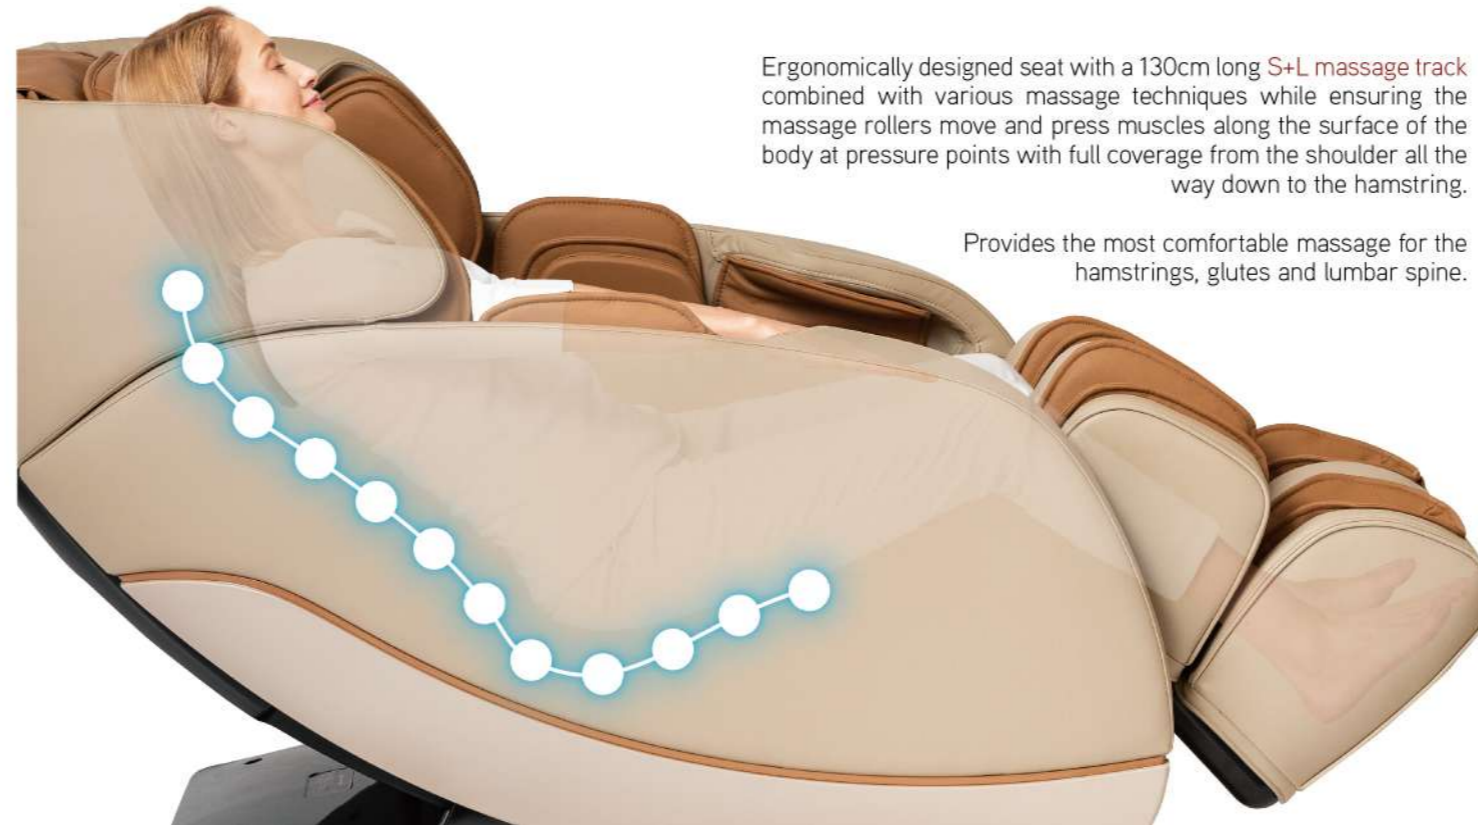

- Soothe and stretch
- Revitalizing
- Relaxation
- Full-body massage
- Shoulder-focused
- Spine-focused

ELEGANT DESIGN WITH ZERO WALL DISTANCE TECHNOLOGY

Using the finest materials, this stylishly designed massage chair will match the décor of your home, showcasing its extraordinary craftsmanship.

Unique zero wall distance technology that requires only 5 cm of space between the massage chair and the wall. Compared to other massage chairs which usually require 60-80 cm space, this massage chair can be arranged freely without space limitations.

Personalize 3 different width tailored to accommodate different body sizes for a more comfortable massage.

Ergonomically designed seat with a 130cm long S+L massage track combined with various massage techniques while ensuring the massage rollers move and press muscles along the surface of the body at pressure points with full coverage from the shoulder all the way down to the hamstring.

Provides the most comfortable massage for the hamstrings, glutes and lumbar spine.

ERGONOMIC ARMRESTS

The unique armrest design ensures the arms are at the most comfortable position while delivering a satisfying massage routine.